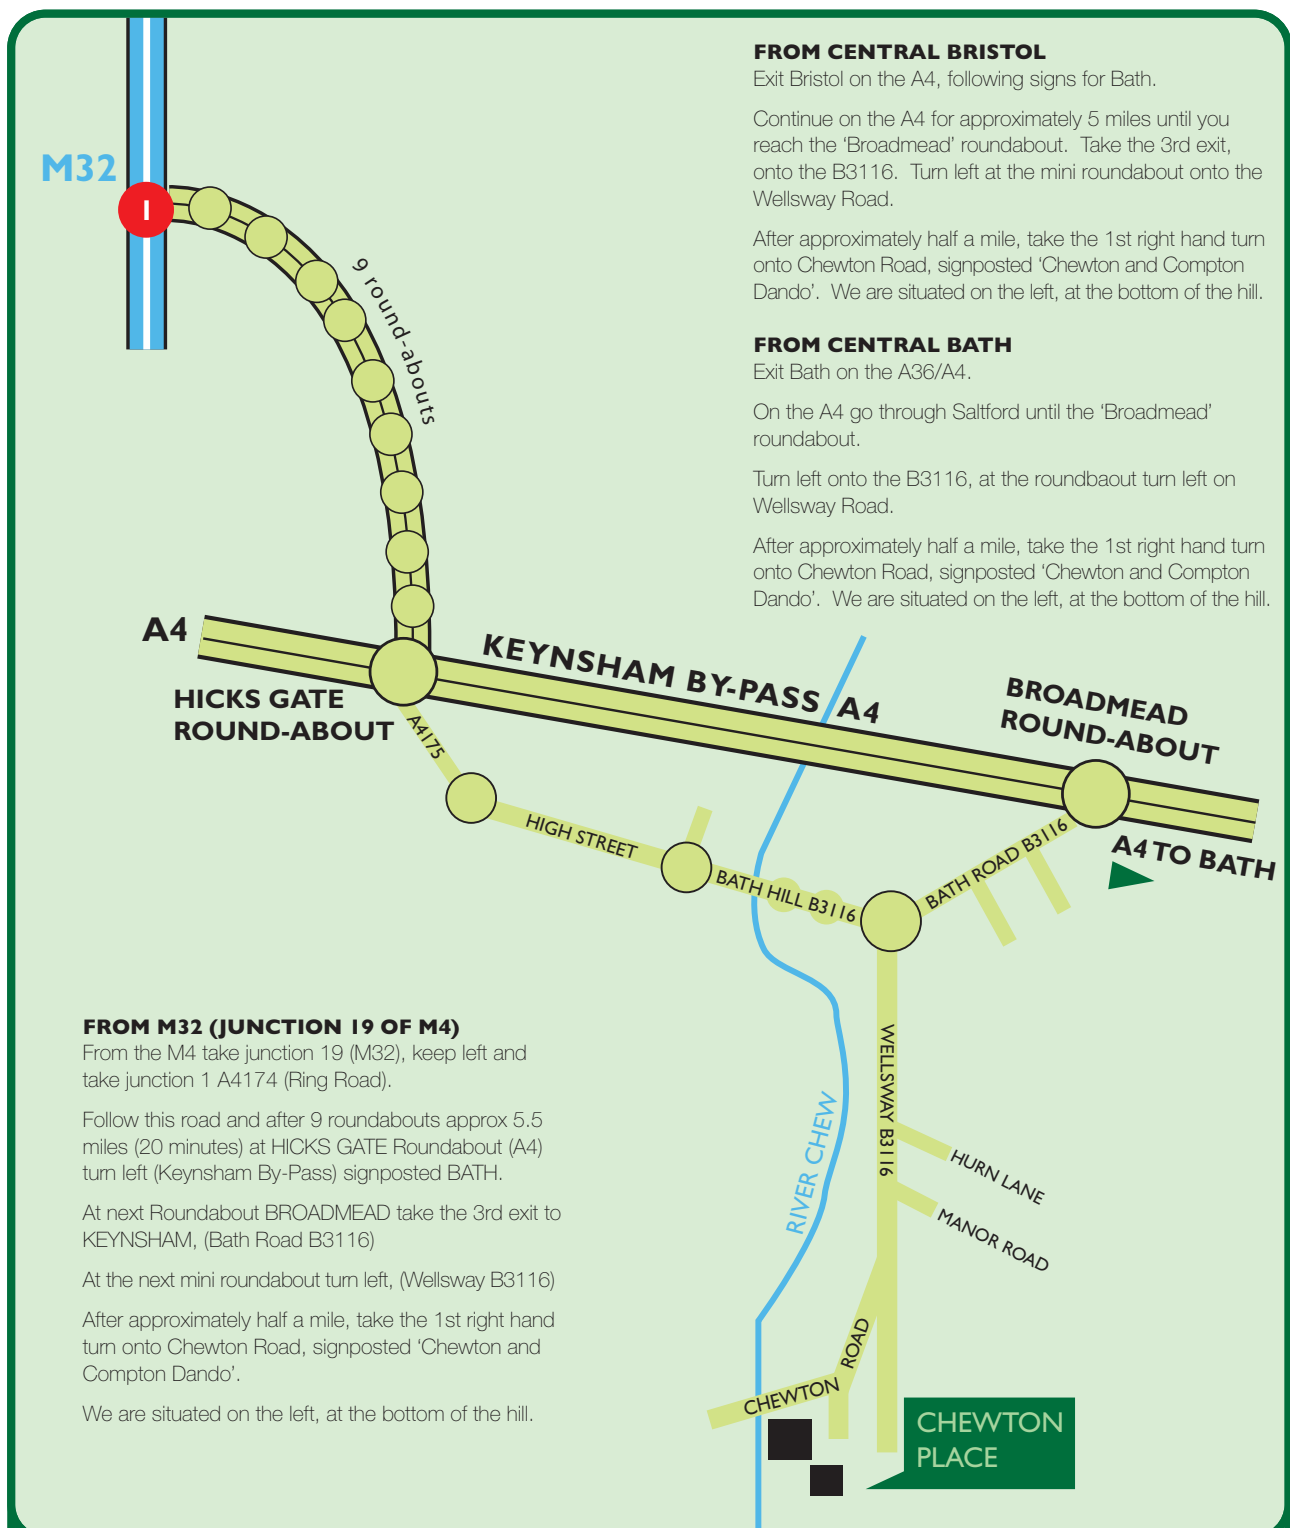

SPEED CHOICE (How to find us at Chewton Place)

SPEED CHOICE CHEWTON PLACE LTD.

Chewton Place Ltd., Chewton Road, Keynsham, Bristol BS31 2SX.

Parking available on site.